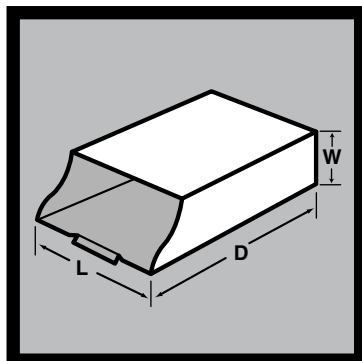

CORRUGATED (DIE-CUT)
ONE PIECE SELF-LOCKING
COUNTER DISPLAY EASELS

200# TEST #1 WHITE TWO SIDES

Furnished flat — No tape, glue or staples necessary — Assemble in seconds — Used to display catalogs and other types of literature — Not to be used as a shipper — All dimensions are inside dimensions.

Stock No.	Inside Dimensions L x W x D		AMALGAMATION PERMITTED TO OBTAIN QUANTITY PRICES							
			Wt. Per Each	No. Per Bundle	No. Per Pallet	Less Than 100	PRICE PER EACH IN QUANTITIES OF			
					100	250	500	1000		
TCD1	3 ⁷ / ₈ x 1 ³ / ₄ x 8 ¹ / ₂	(F = 2 ⁷ / ₁₆ ")	.088	50	2800	.70	.603	.537	.486	.459
TCD2	8 ³ / ₄ x 2 x 11 ¹ / ₄	(F = 2 ³ / ₄ ") (Letter Size)	.194	50	1400	1.05	.898	.820	.751	.710

CORRUGATED (DIE-CUT)
ONE PIECE SELF-LOCKING
MAGAZINE-LITERATURE FILE

32 ECT #3 WHITE OUTSIDE

Furnished flat — No tape, glue or staples necessary — Assemble in seconds — Used to organize, display, and store magazines, newsletters, pamphlets, annual reports, catalogs...all types of literature — Not to be used as a shipper — All dimensions are inside dimensions.

Stock No.	Inside Dimensions L x W x D		AMALGAMATION PERMITTED TO OBTAIN QUANTITY PRICES							
			Wt. Per Each	No. Per Bundle	No. Per Pallet	Less Than 100	PRICE PER EACH IN QUANTITIES OF			
					100	250	500	1000		
TMF2	9 ¹ / ₄ x 4 x 12	(Popular Magazine & Letter Size)	.304	50	1050	1.40	1.236	1.101	1.007	.930