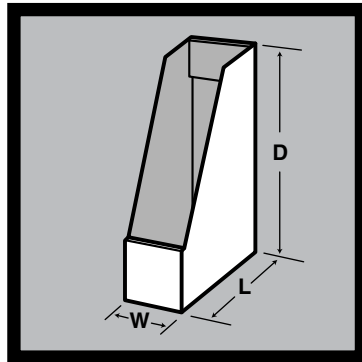

CORRUGATED (DIE-CUT)
ONE PIECE SELF-LOCKING
COUNTER DISPLAY EASELS

200# TEST #1 WHITE TWO SIDES

Furnished flat — No tape, glue or staples necessary — Assemble in seconds — Used to display catalogs and other types of literature — Not to be used as a shipper — All dimensions are inside dimensions.

Stock No.	Inside Dimensions L x W x D		AMALGAMATION PERMITTED TO OBTAIN QUANTITY PRICES							
			Wt. Per Each	No. Per Bundle	No. Per Pallet	Less Than 100	PRICE PER EACH IN QUANTITIES OF			
					100	250	500	1000		
TCD1	3 ⁷ / ₈ x 1 ³ / ₄ x 8 ¹ / ₂	(F = 2 ⁷ / ₁₆ ")	.088	50	2800	.70	.603	.537	.486	.459
TCD2	8 ³ / ₄ x 2 x 11 ¹ / ₄	(F = 2 ³ / ₄ ") (Letter Size)	.194	50	1400	1.05	.898	.820	.751	.710

CORRUGATED (DIE-CUT)
ONE PIECE SELF-LOCKING
MAGAZINE-LITERATURE FILE

32 ECT #3 WHITE OUTSIDE

Furnished flat — No tape, glue or staples necessary — Assemble in seconds — Used to organize, display, and store magazines, newsletters, pamphlets, annual reports, catalogs...all types of literature — Not to be used as a shipper — All dimensions are inside dimensions.

CORRUGATED (DIE-CUT)
ONE PIECE SELF-LOCKING
LITERATURE TRAYS

32 ECT #3 WHITE OUTSIDE

Furnished flat — No tape, glue or staples necessary — Assemble in seconds — Used to organize your literature, storage shelves — Not to be used as a shipper — All dimensions are inside dimensions.