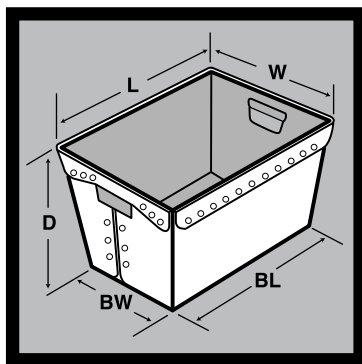

## CORRUGATED (DIE-CUT) SELF-LOCKING TOTE TRAYS

### 275# TEST #3 WHITE OUTSIDE

Solves your material handling problems —  
Tapered sides allow for nesting when empty —  
Furnished flat — Rigid self-closing design sets  
up in seconds — All dimensions are inside  
dimensions — The coating on the TTT3 resists oil  
and water, adds to the life of the tray, and is  
**100% recyclable.**

TT

Stock No.	Inside Dimensions L x W x D	AMALGAMATION PERMITTED TO OBTAIN QUANTITY PRICES							
		Wt. Per Each	No. Per Bundle	No. Per Pallet	Less Than 100	100	250	500	1000
TT1	13½ × 13½ × 3½	.708	25	750	1.96	1.810	1.636	1.511	1.350
TTT9	16 × 10 × 7 (Inside Bottom Dimensions BL=13½" x BW=8")	.882	25	500	4.60	3.840	3.031	2.552	2.222
TT7	18 × 12 × 6	1.089	25	500	4.88	4.227	3.762	3.369	3.038
TTT3	19½ × 13 × 10 (Coated 2 Sides, and #3 White 2 Sides) (Inside Bottom Dimensions BL=15½" x BW=9")	1.560	20	240	7.07	6.221	5.347	4.820	4.473
TTT6	19½ × 13 × 10 (Inside Bottom Dimensions BL=14⅞" x BW=8⅟₁₆")	1.047	20	240	5.83	5.036	4.227	3.748	3.407
TT4	22 × 15½ × 6	1.611	15	240	6.40	5.731	5.270	4.882	4.560
TTT5	25 × 19 × 12 (Inside Bottom Dimensions BL=21½" x BW=14¾")	2.493	10	250	9.20	8.432	7.732	7.168	6.697