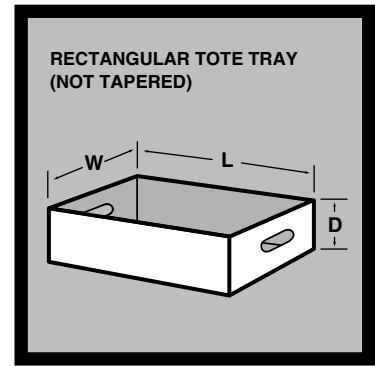

## CORRUGATED (DIE-CUT) SELF-LOCKING TOTE TRAYS

### 275# TEST #3 WHITE OUTSIDE

Solves your material handling problems —  
Tapered sides allow for nesting when empty —  
Furnished flat — Rigid self-closing design sets  
up in seconds — All dimensions are inside  
dimensions — The coating on the TTT3 resists oil  
and water, adds to the life of the tray, and is  
**100% recyclable.**

TT

Stock No.	Inside Dimensions L x W x D	AMALGAMATION PERMITTED TO OBTAIN QUANTITY PRICES							
		Wt. Per Each	No. Per Bundle	No. Per Pallet	Less Than 100	100	250	500	1000
TT1	13½ × 13½ × 3½	.708	25	750	1.96	1.810	1.636	1.511	1.350
TTT9	16 × 10 × 7 (Inside Bottom Dimensions BL=13½" x BW=8")	.882	25	500	4.60	3.840	3.031	2.552	2.222
TT7	18 × 12 × 6	1.089	25	500	4.88	4.227	3.762	3.369	3.038
TTT3	19½ × 13 × 10 (Coated 2 Sides, and #3 White 2 Sides) (Inside Bottom Dimensions BL=15½" x BW=9")	1.560	20	240	7.07	6.221	5.347	4.820	4.473
TTT6	19½ × 13 × 10 (Inside Bottom Dimensions BL=14⅞" x BW=8⅟₁₆")	1.047	20	240	5.83	5.036	4.227	3.748	3.407
TT4	22 × 15½ × 6	1.611	15	240	6.40	5.731	5.270	4.882	4.560
TTT5	25 × 19 × 12 (Inside Bottom Dimensions BL=21½" x BW=14¾")	2.493	10	250	9.20	8.432	7.732	7.168	6.697