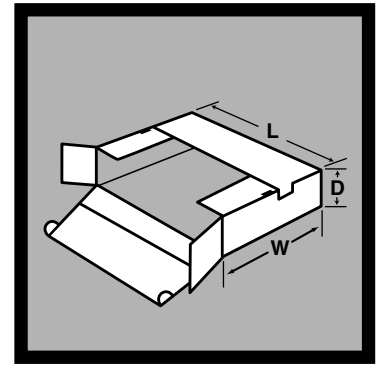

**F, VDF**

**CORRUGATED (DIE-CUT)  
ONE-PIECE FOLDERS,  
SELF-LOCKING FOLDERS,  
AND VARI-DEPTH FOLDERS**

**32 ECT #3 WHITE OUTSIDE**

*Ideal for shipping and mailing of books, stationery,  
photos, binders, records and disks – Furnished flat –  
set up and seal in seconds with tape or glue –  
Vari-Depth Folders keep inventory of sizes to a minimum  
– All dimensions are inside dimensions.*